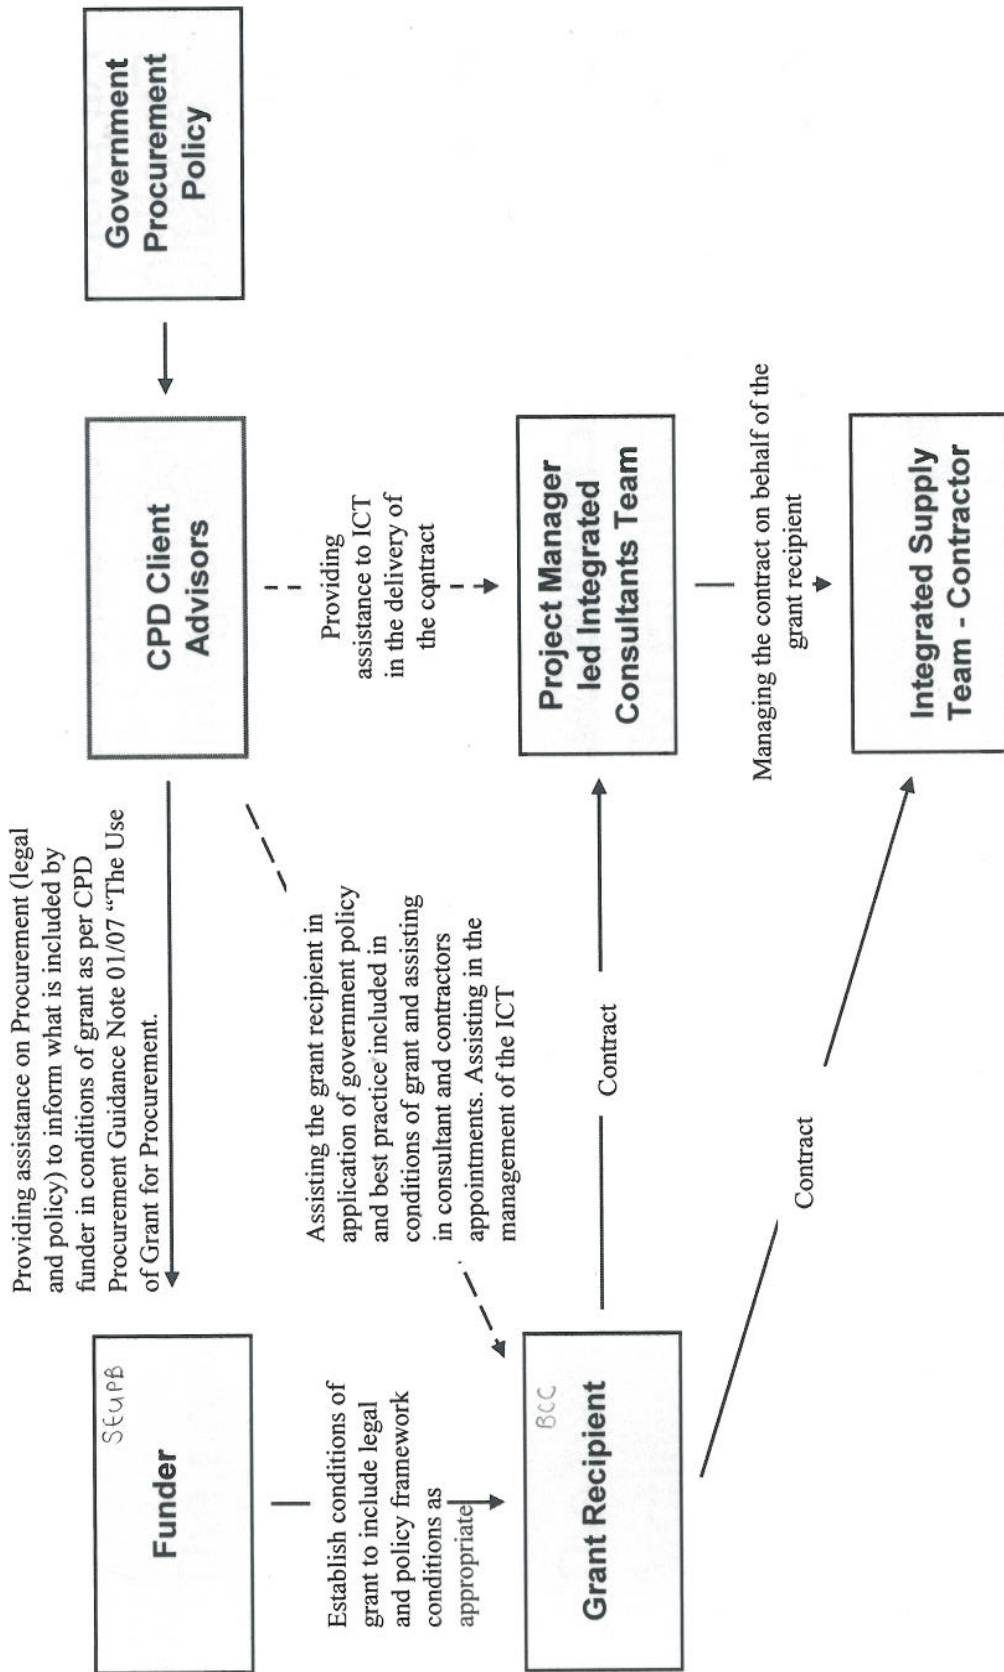

Central Procurement Directorate

Procurement Delivery Model

Project: Girdwood Community Hub Revision A
Date: Fri 06/01/12

Task Progress Summary External Tasks Deadline
 Split Milestone Project Summary External Milestone