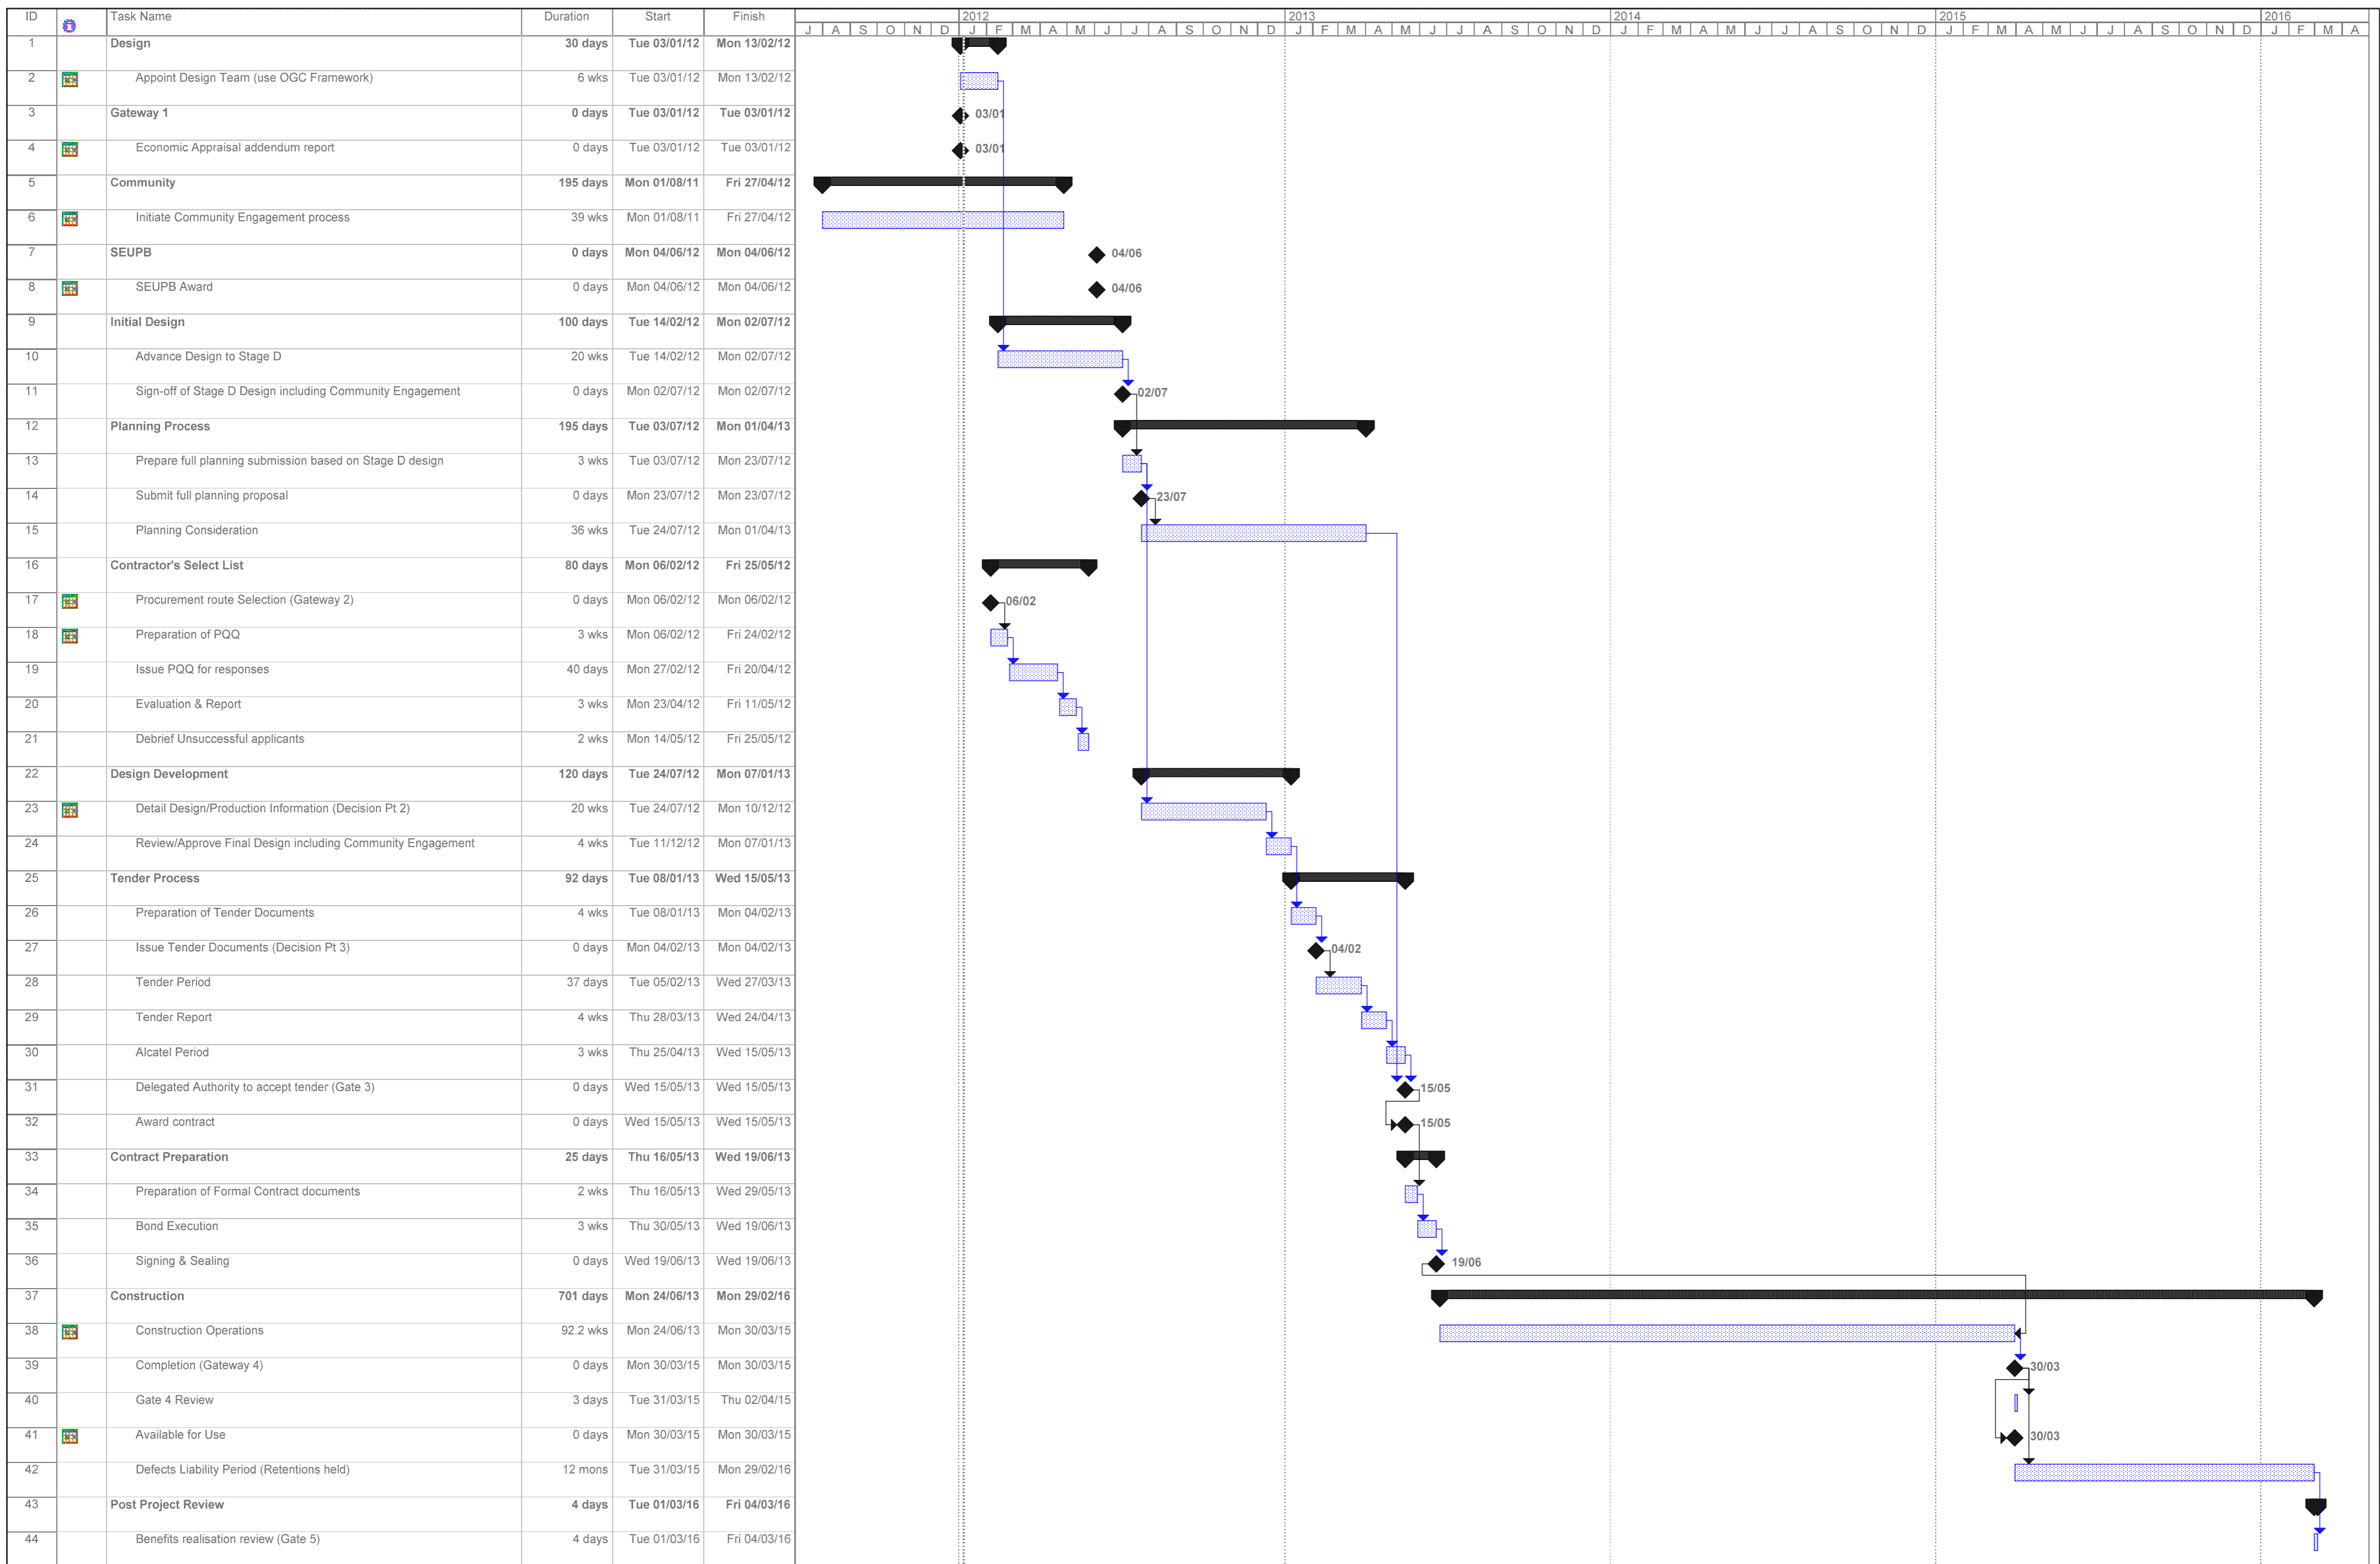

Central Procurement Directorate

Procurement Delivery Model

Project: Girdwood Community Hub Revision A
Date: Fri 06/01/12

Task Progress Summary External Tasks Deadline
 Split Milestone Project Summary External Milestone